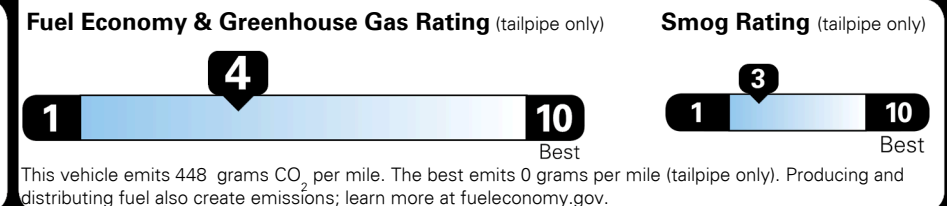

GENESIS WARRANTY

- 5-year/60,000-mile New Vehicle Warranty*
- 10-year/100,000-mile Powertrain Warranty*
- 7-year/Unlimited-mile Anti-perforation Warranty*
- Limited warranties, see dealer for details

Full Tank of Gas

Manufacturer's Suggested Retail Price: $70,850.00

ADDED FEATURES:

SOLD TO: MO011   **SHIPPED TO: MO011**
DEAN TEAM HYUNDAI
14754 MANCHESTER ROAD
BALLWIN MO 63011

Inland Freight & Handling : $975.00

VIN: KMHG34JA3JU039546	ENGINE: G6DPAH897989	EXTERIOR COLOR: VICTORIA BLACK	INTERIOR/SEAT COLOR: BEIGE/BEIGE
MODEL: E1422A65	PORT OF ENTRY: PT	TRANSPORT: TRUCK	ACCESSORY WEIGHT: 26 lbs./ 12 kgs.

TOTAL PRICE: $71,825.00

EMISSIONS:
This vehicle is certified to meet emission requirements in all 50 states

EPA DOT Fuel Economy and Environment

Gasoline Vehicle

Fuel Economy

20 MPG
combined city/hwy

17 city   24 highway

5.0 gallons per 100 miles

Large Cars range from 14 to 104 MPG. The best vehicle rates 136 MPGe.

You spend $3,750
more in fuel costs over 5 years compared to the average new vehicle.

Annual fuel cost $2,100

Actual results will vary for many reasons, including driving conditions and how you drive and maintain your vehicle. The average new vehicle gets 27 MPG and costs $6,750 to fuel over 5 years. Cost estimates are based on 15,000 miles per year at $ 2.40 per gallon. MPGe is miles per gasoline gallon equivalent. Vehicle emissions are a significant cause of climate change and smog.

fueleconomy.gov

Calculate personalized estimates and compare vehicles

GOVERNMENT 5-STAR SAFETY RATINGS

This vehicle has not been rated by the government for overall vehicle score, frontal crash, side crash or rollover risk.

Source: National Highway Traffic Safety Administration (NHTSA).
www.safercar.gov or 1-888-327-4236

Manufacturer's suggested retail price includes manufacture's recommended pre-delivery service. Gasoline license and title fees state and local taxes and dealer installed options and accessories are not included in the manufacturer's suggested retail price. This label has been affixed to this vehicle by Hyundai Motor America, pursuant to the requirements of 15 U.S.C. 1231 et seq. which prohibits its removal or alteration prior to delivery to the ultimate purchaser.