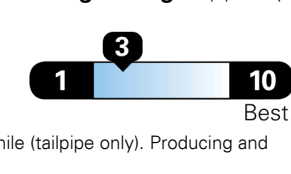

Smog Rating (tailpipe only)

Actual results will vary for many reasons, including driving conditions and how you drive and maintain your vehicle. The average new vehicle gets 27 MPG and costs $6,750 to fuel over 5 years. Cost estimates are based on 15,000 miles per year at $ 2.40 per gallon. MPGe is miles per gasoline gallon equivalent. Vehicle emissions are a significant cause of climate change and smog.

fueleconomy.gov

Calculate personalized estimates and compare vehicles