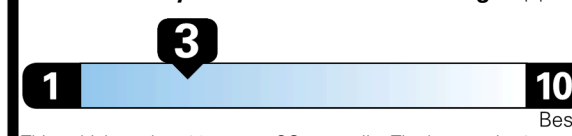

EPA DOT Fuel Economy and Environment

Gasoline Vehicle

Fuel Economy

18 MPG combined city/hwy
15 MPG city
23 MPG highway

5.6 gallons per 100 miles

Large Cars range from 14 to 104 MPG. The best vehicle rates 136 MPGe.

You spend $5,000 more in fuel costs over 5 years compared to the average new vehicle.

Annual fuel cost $2,350

Fuel Economy & Greenhouse Gas Rating (tailpipe only)