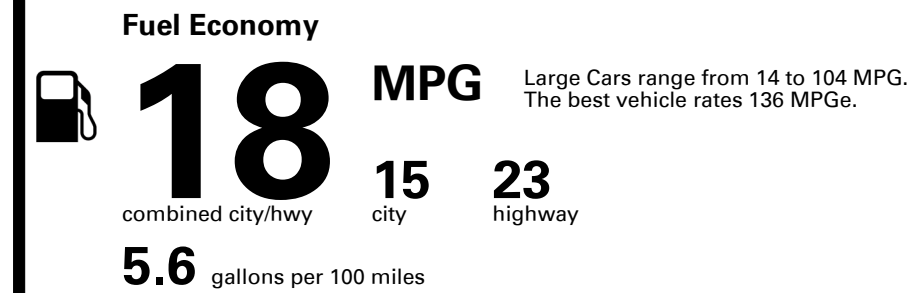

TOTAL PRICE: \$60,575.00

236 A 2488GGLOVI

EMISSIONS:
This vehicle is certified to meet emission requirements in all 50 states

EPA DOT Fuel Economy and Environment

Gasoline Vehicle

You spend \$5,000 more in fuel costs over 5 years compared to the average new vehicle.

Annual fuel cost \$2,350

Fuel Economy & Greenhouse Gas Rating (tailpipe only)

Smog Rating (tailpipe only)

This vehicle emits 503 grams CO₂ per mile. The best emits 0 grams per mile (tailpipe only). Producing and distributing fuel also create emissions; learn more at fueleconomy.gov.